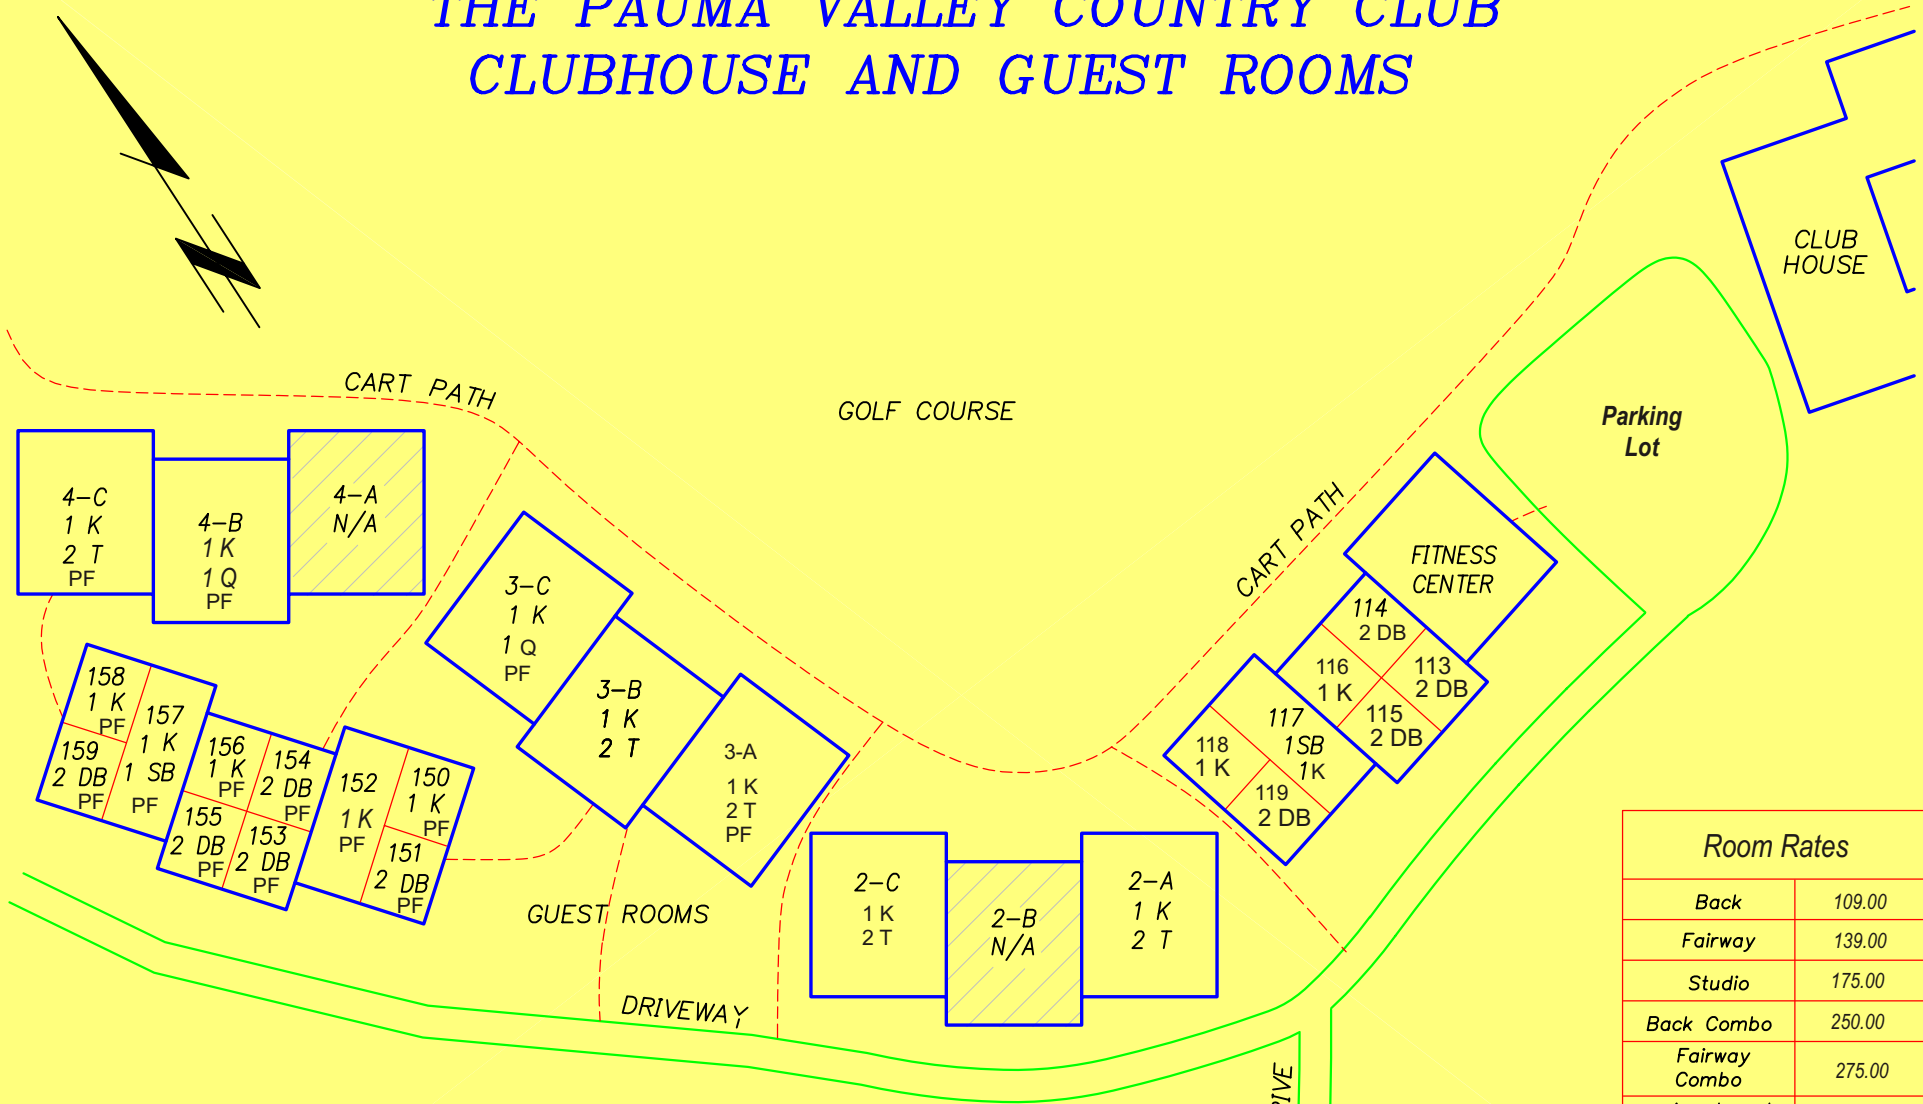

THE PAUMA VALLEY COUNTRY CLUB CLUBHOUSE AND GUEST ROOMS

Legend	
T	Twin Beds
DB	Double Beds
SB	Sofa Bed
Q	Queen Bed
K	King Bed
N/A	Not Available
PF	Pet Friendly

15835 Pauma Valley Drive, & Highway 76
 Post Office Box 206
 Pauma Valley, California 92061
 Phone: (760) 742-3721
 Facsimile: (760) 742-1839
 E-Mail: Reservations@paumavalleycc.com

Room Rates	
Back	109.00
Fairway	139.00
Studio	175.00
Back Combo	250.00
Fairway Combo	275.00
Apartment (Daily)	300.00
Apartment (1 Week)	1600.00
Apartment (2 Weeks)	2600.00
Apartment (3 Weeks)	3400.00
Apartment (Monthly)	3600.00